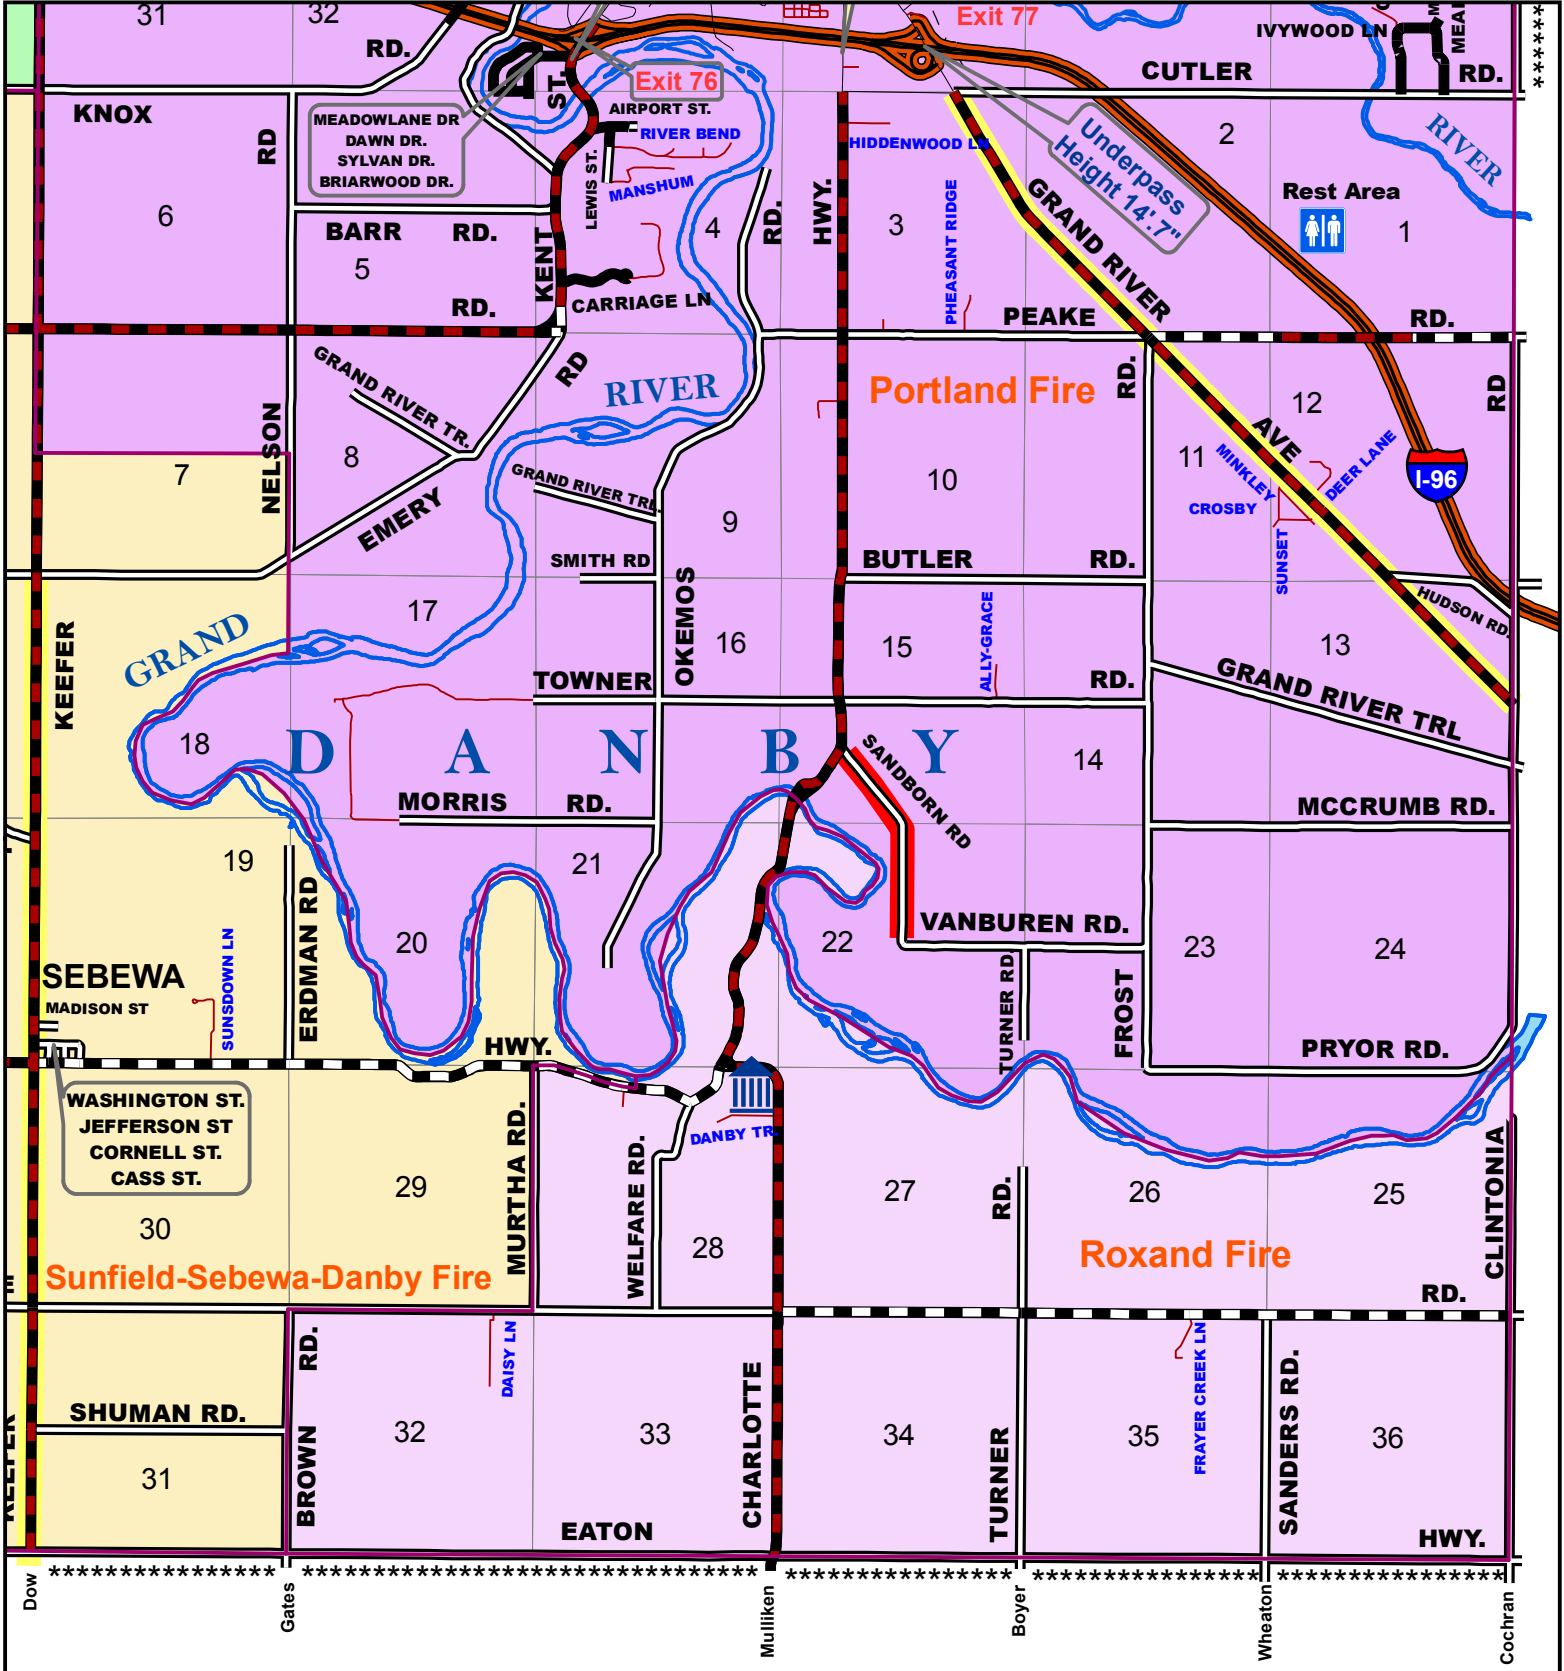

**LEGEND**

-  Paved Primary With Truck Restriction
-  Paved With Truck Restriction
-  Gravel Primary With Truck Restriction
-  Gravel With Truck Restriction
-  Paved Primary All Season
-  Paved All Season
-  State Hwy
-  Freeways
-  Paved Primary
-  Paved
-  Gravel Primary

-  Gravel
-  Street
-  Private
-  Bike Trail
-  Rail Road
-  Lakes & Rivers
-  Bertha Brock Park
-  City & Villages
-  State Land
-  Maintained By Adjacent County

# IONIA COUNTY

## Danby Twp Fire District Map

Ionia County Road Commission  
Mapping & GIS

Descr  PORT FD  ROX FD  SUN FD

Dow \*\*\*\*\* Mulliken \*\*\*\*\* Boyer \*\*\*\*\* Wheaton \*\*\*\*\* Cochran \*\*\*\*\*  
 Gates \*\*\*\*\*  
 \*\*\*\*\*